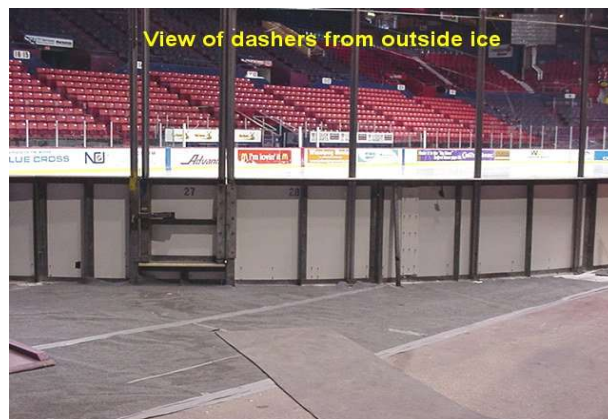

The entire system consists of 68 sections of dasherboards to accommodate a 200' x 85' ice surface. This dasherboard system consists of one 16' (2 sections at 8') outside swinging Zamboni gate located in right corner when standing on ice looking at end. One corner Referees gate, four players box gates and two penalty box gates. There are 66 aluminium glass supports that can accommodate 6'-8' glass or acrylic and there are 62 aluminium supports that can accommodate 4'-6' glass or acrylic. Glass not available with dasherboards.

It is constructed of welded galvanized angle iron with 1/2" stay white covering.

This system was installed in 1976 and used for the NHL Winnipeg Jets. Currently it is used by the AHL Manitoba Moose. The system has been well maintained and is in good condition.